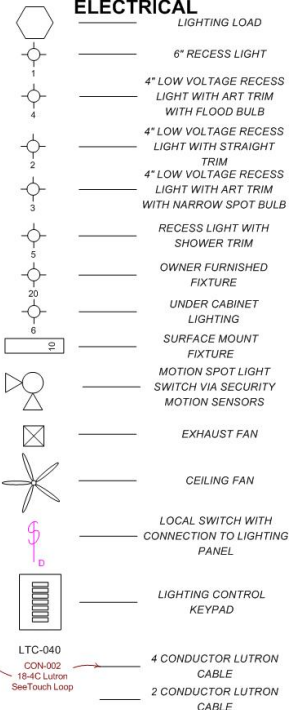

12 BUTTON AUDIO KEYPAD

CTL-020

VOLUME CONTROL

SYMBOL LEGEND

ELECTRICAL

SYMBOL LEGEND

SECURITY

NOTES:

Project Notes:

- Equipment closet under the stairs need to have a remote exhaust fan to remove warm air from the room.
 - Exact locations to be determined in the field prior to prewire.
 - Cabinet details are concepts only all final designs done by the cabinet company and to be approved by Pacific Audio & Communications.
 - Landscap Lighting as follows:
 - 1) Waterfall Pool
 - 2) Waterfall Lanai
 - 3) Waterfall North
 - 4) Path Front
 - 5) Path Back
 - 6) Tree Uplights Front
 - 7) Tree Uplights Back
- Locate transformers as close as possible to light sources to eliminate voltage drop