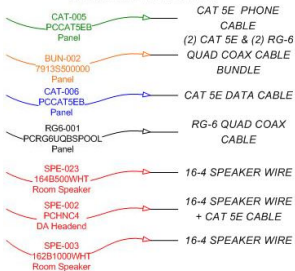

SYMBOL LEGEND

AUDIO/VIDEO, PHONE, CABLE AND NETWORK

PHONE & DATA PLATE

PLT-127

PHONE & TV PLATE

PLT-152

DUAL TV & PHONE & DATA

PLT-046

12 BUTTON AUDIO KEYPAD

CTL-020

VOLUME CONTROL

SYMBOL LEGEND

ELECTRICAL

SYMBOL LEGEND

SECURITY

NOTES: